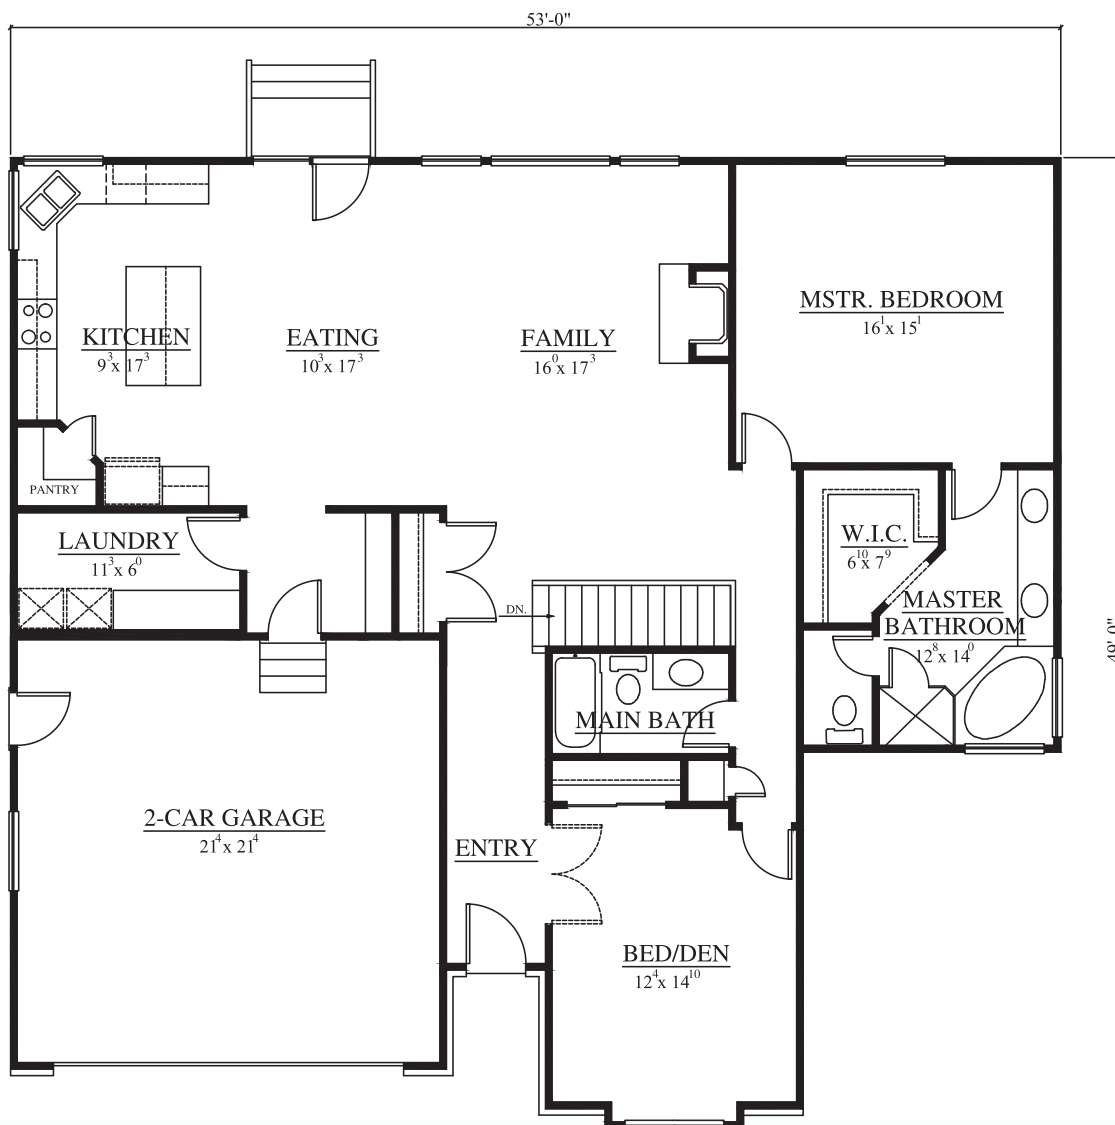

PLAN 1766

See more plans at:
www.goughhomesutah.com

Total - 3,532
Basement - 1,766
Main Floor - 1,766

GOUGH HOMES
Yesterday's Craftsmanship - Today's Dreams

801-566-9412

8186 S 1300 W, West Jordan, UT 84088

*Floorplans and Elevations are conceptual drawings and may vary from actual plans and homes built. Options and features may not be available on all homes and are subject to change without notice. Actual homes may vary from drawings which show upgraded landscaping and may not represent lowest-priced homes in the community. Features may include optional upgrades and may not be available on all homes. Square footage numbers are approximate and subject to change without notice. Prices, specifications, and availability are also subject to change without notice.